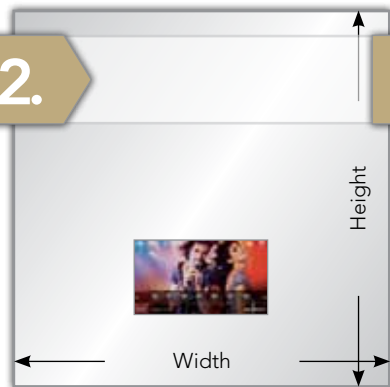

TAILORED PRODUCTS

Design your own

All ad notam products are customized to your individual desires. ad notam offers the unique option of smoothly merging custom-made glass with a multimedia monitor system to attain brilliant, crystal-clear images that look like they spring directly out of the glass.

The ad notam configurator is a software tool helping you to individually organize your own tailored creation in a few simple steps. The configurator is similar in design to a car configurator with almost endless customization options. It combines the components of glass or mirror, monitor and mounting system, illumination as well as a wide range of accessories – starting from the installation situation up to when the monitor is mounted on

the rear side of the glass or mirror. In the end you get your own unique product, made by ad notam. Always custom-made to suit your high standard, providing a bill of materials and shop drawings. You are welcome to configure your personalized creation at your own time on our website:

www.ad-notam.com/configurator

Glass or Mirror Type and Size Options