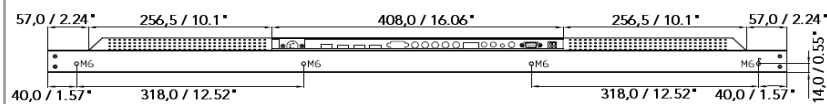

Topview

Drawing measure   mm
                                         inches