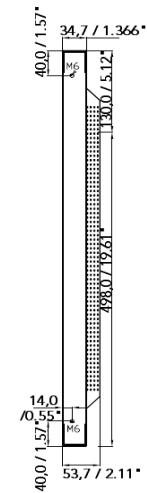

## GENERAL INFORMATION

Article number	DFU-0420-875
Product dimensions *	1035 x 628 x 53,7 mm (40.75" x 24.72" x 2.11")
Product weight	17,8 kg (39.2 lbs)
Permitted product usage	For In-Door-Use only
Operating temperature	0 to 50 Celcius (32 to 122 Fahrenheit)
Humidity	20% - 80%
HS Code	85 28 52 91

## DRAWINGS

### Topview

Drawing measure      mm  
    inches