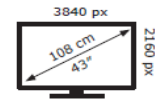

ad notam®

HIDDEN TECHNOLOGY - TECHNOLOGY BECOMES INVISIBLE.

DFU-0420-875

ACCESSORIES

MONITOR

ad notam

DFU-0420-875

55 kWh/1000h

2019/1013

PACKAGE INCLUDES

- 1x DFU Monitor System
- 1x External Power Adaptor
- 1x AC Power Cord
- 1x IR Remote Control Waterproof incl. Batteries
- 1x User Manual

Proprietary and Confidential The information contained in this document is the sole property of ad notam.

Any reproduction in part or in whole without written permission from ad notam is prohibited.

This product, parts, components or the assembly might be part of or protected by one of the following intellectual property rights:

EP 1168285 / US 7,455,412 / EP 1429308 / EP 1809828 / US 7,589,893 / DE 10139890