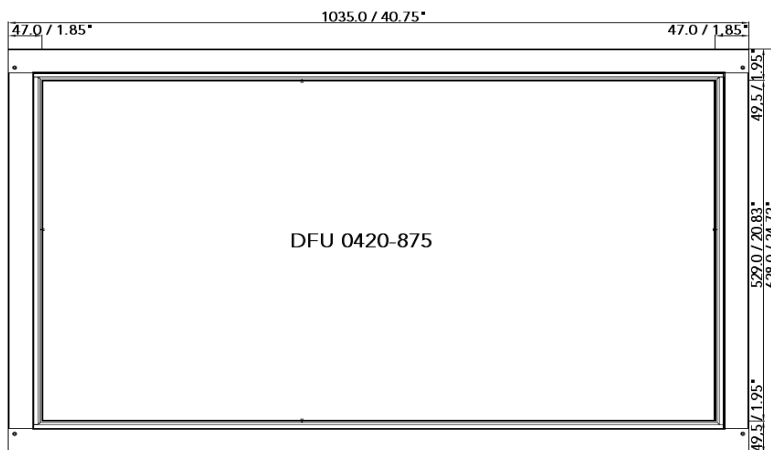

ad notam®

HIDDEN TECHNOLOGY - TECHNOLOGY BECOMES INVISIBLE.

MONITOR

DFU-0420-875

GENERAL INFORMATION

Article number	DFU-0420-875
Product dimensions *	1035 x 628 x 53,7 mm (40.75" x 24.72" x 2.11")
Product weight	17,8 kg (39.2 lbs)
Permitted product usage	For In-Door-Use only
Operating temperature	0 to 50 Celcius (32 to 122 Fahrenheit)
Humidity	20% - 80%
HS Code	85 28 52 91

DRAWINGS

Frontview